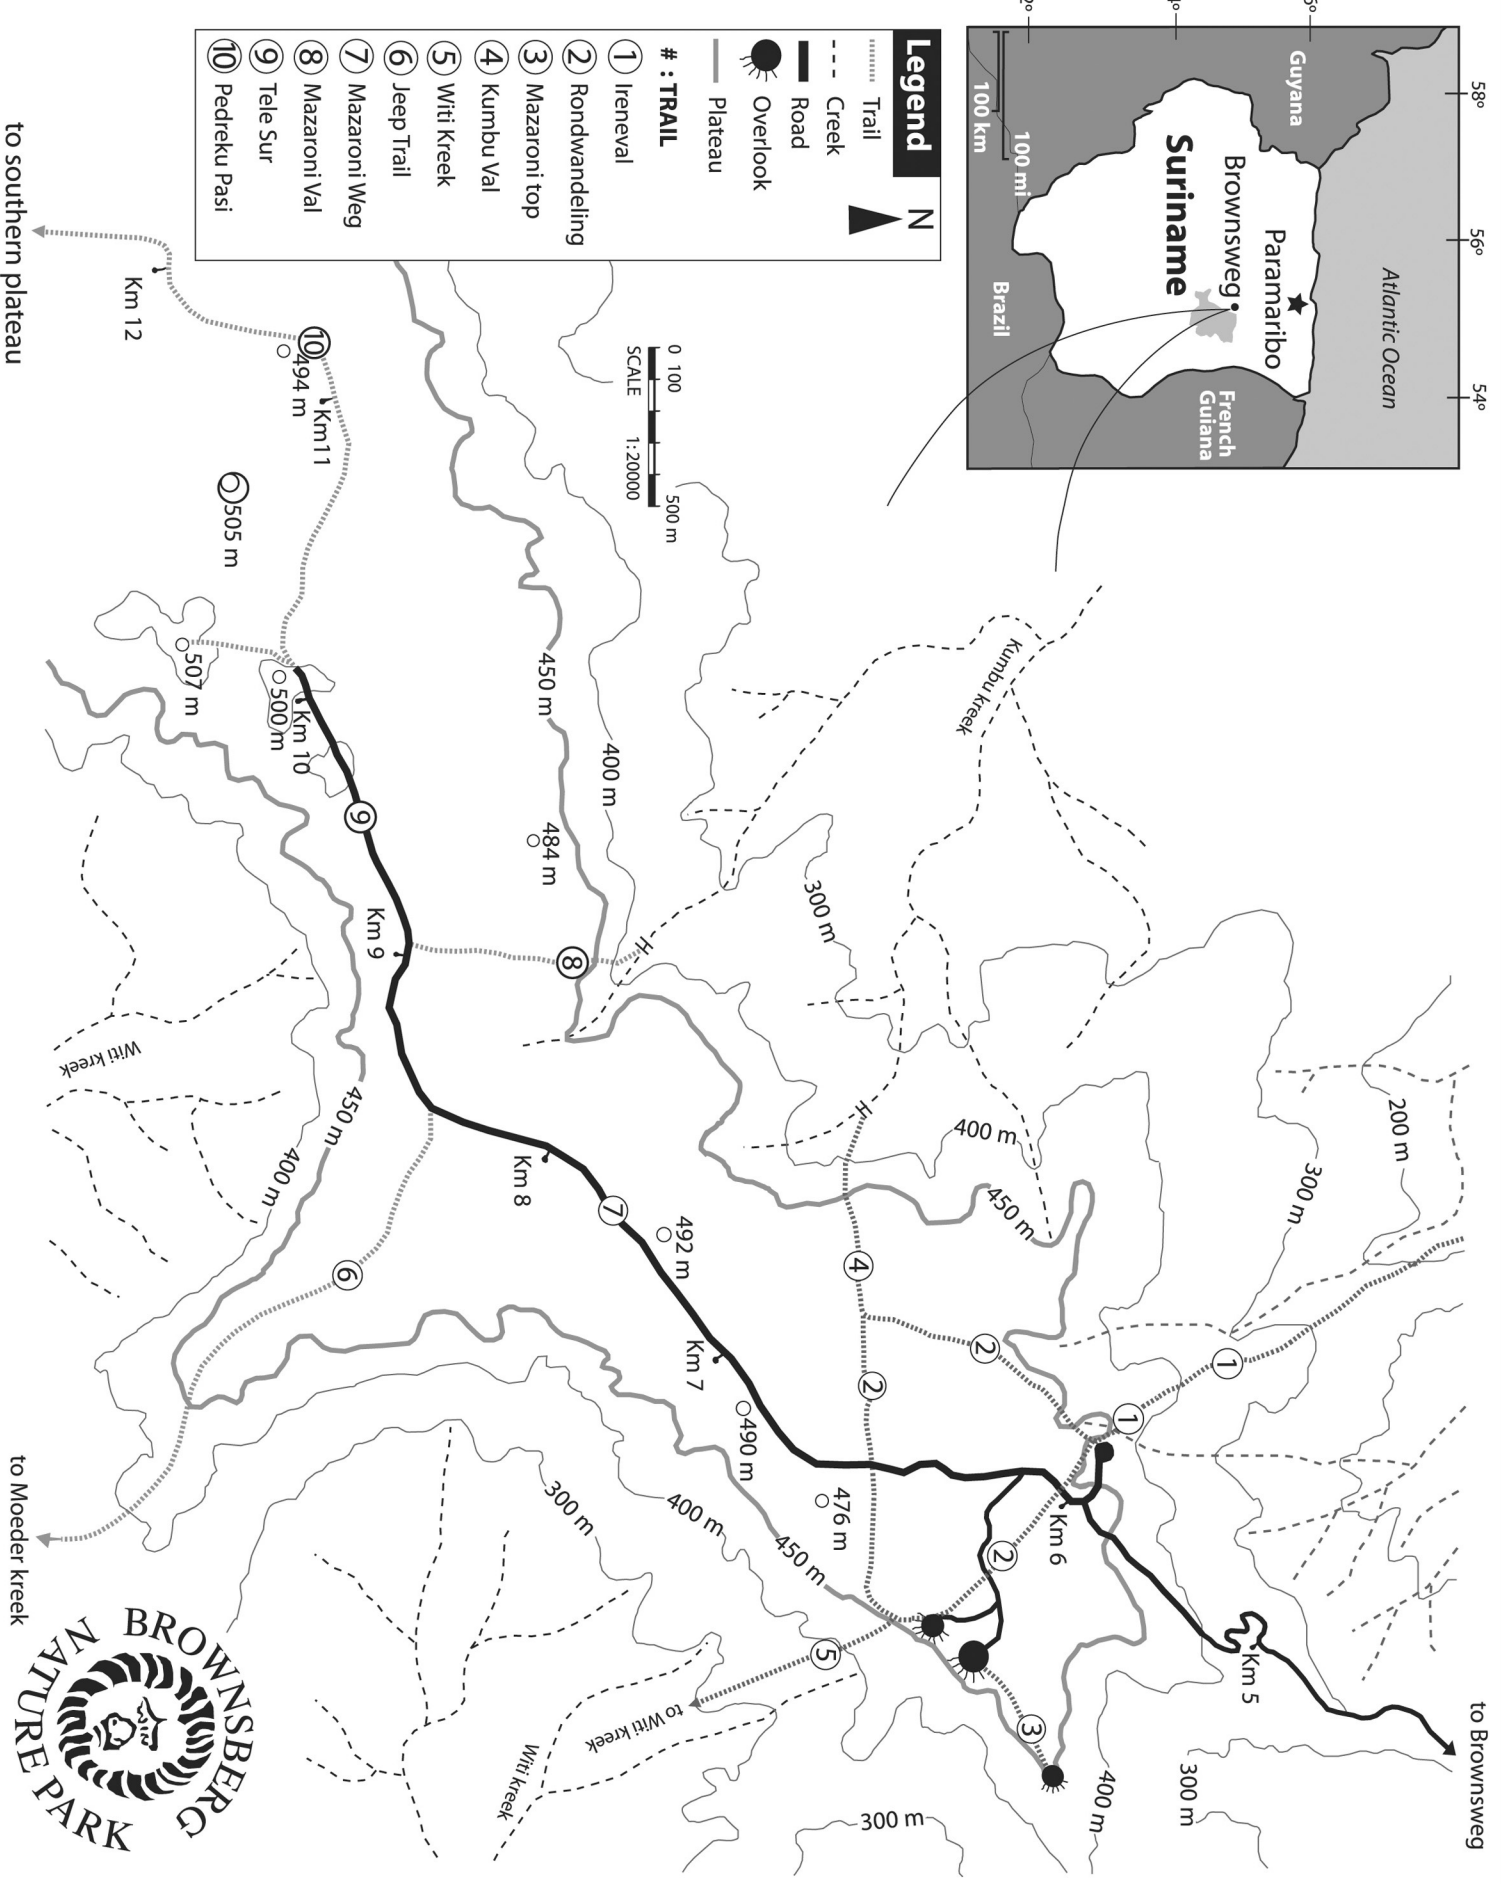

**Legend**

- ..... Trail
- - - - - Creek
- Road
- Plateau
- ☀ Overlook
- # : TRAIL
- ① Ireneval
- ② Rondwandeling
- ③ Mazaroni top
- ④ Kumbu Val
- ⑤ Witi Kreek
- ⑥ Jeep Trail
- ⑦ Mazaroni Weg
- ⑧ Mazaroni Val
- ⑨ Tele Sur
- ⑩ Pedreku Pasi

to southern plateau

to Moeder kreek

to Brownsweveg